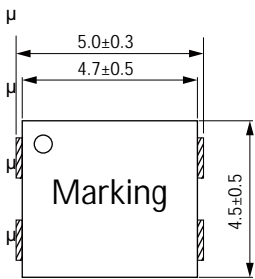

# Size 4520

## Dimensions: [mm]

$\mu$

$\mu$

## Typical Electrical Characteristics:

Peel force of top cover tape:

Reel Dimension: [mm]

Packaging Quantity: